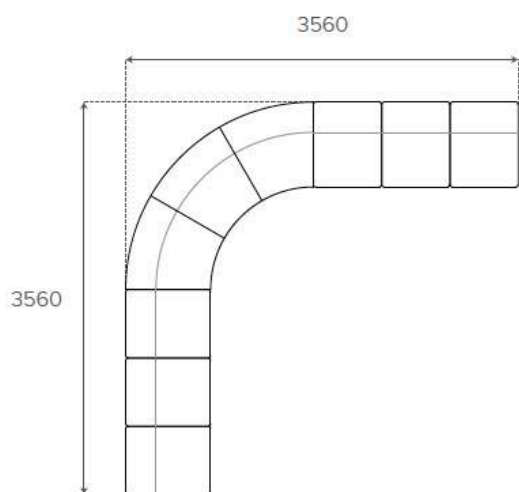

# Aura Light

Aura Light and Stool  
Modular Side View

Aura Light 1 Seater

Aura Light 2 Seater

Aura Light 3 Seater

Aura Light Stool

Aura Light Concave 90°

Aura Light Convex 90°

Aura Light Concave 30°

Aura Light Convex 30°

2x Aura Light Concave 90° Segments

4x Aura Light Convex 90° Segments

12x Aura Light Concave 30° Segments

6x Aura Light 1 Seater  
3x Aura Light Concave 30° Segments

5x Aura Light Concave 30° Segments  
9x Aura Light Convex 30° Segments