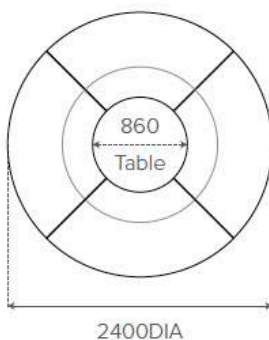

# Aura Light

Aura Light and Stool  
Modular Side View

Aura Light 1 Seater

Aura Light 2 Seater

Aura Light 3 Seater

Aura Light Stool

Aura Light Concave 90°

Aura Light Convex 90°

Aura Light Concave 30°

Aura Light Convex 30°

2x Aura Light Concave 90° Segments

4x Aura Light Convex 90° Segments

12x Aura Light Concave 30° Segments

6x Aura Light 1 Seater  
3x Aura Light Concave 30° Segments