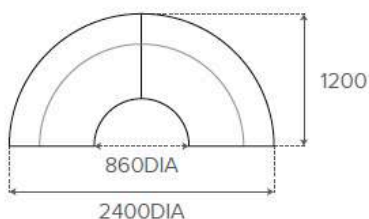

2x Aura Light Concave 90° Segments