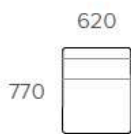

plus workspace

Scale 1:10

# Aura Light

Aura Light and Stool  
Modular Side View

Aura Light 1 Seater

Aura Light 2 Seater

Aura Light 3 Seater

Aura Light Stool

Aura Light Concave 90°

Aura Light Convex 90°