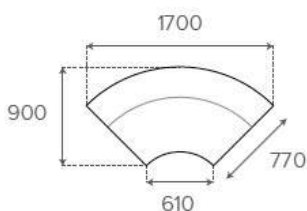

# Aura Light

Aura Light and Stool  
Modular Side View

Aura Light 1 Seater

Aura Light 2 Seater

Aura Light 3 Seater

Aura Light Stool

Aura Light Concave 90°

Aura Light Convex 90°

Aura Light Concave 30°

Aura Light Convex 30°

2x Aura Light Concave 90° Segments

4x Aura Light Convex 90° Segments

12x Aura Light Concave 30° Segments

6x Aura Light 1 Seater  
3x Aura Light Concave 30° Segments