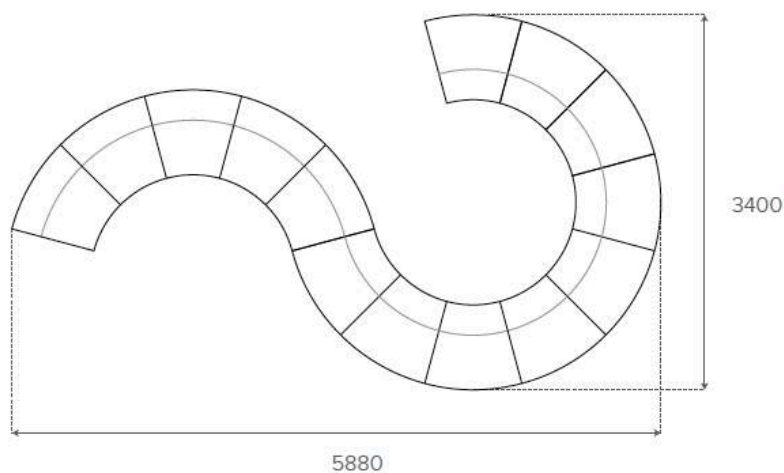

# Aura Light

Aura Light and Stool  
Modular Side View

Aura Light 1 Seater

Aura Light 2 Seater

Aura Light 3 Seater

Aura Light Stool

Aura Light Concave 90°

Aura Light Convex 90°

Aura Light Concave 30°

Aura Light Convex 30°

2x Aura Light Concave 90° Segments

4x Aura Light Convex 90° Segments

12x Aura Light Concave 30° Segments

6x Aura Light 1 Seater  
3x Aura Light Concave 30° Segments

5x Aura Light Concave 30° Segments  
9x Aura Light Convex 30° Segments