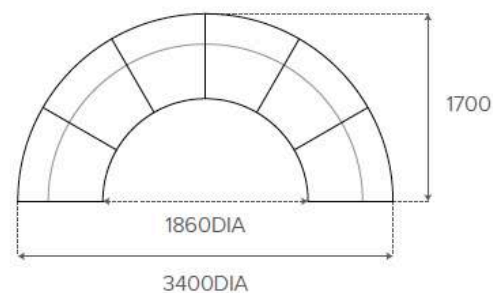

Aura Light Concave 30°

Aura Light Convex 30°

2x Aura Light Concave 90° Segments

4x Aura Light Convex 90° Segments

12x Aura Light Concave 30° Segments

6x Aura Light 1 Seater  
3x Aura Light Concave 30° Segments

5x Aura Light Concave 30° Segments  
9x Aura Light Convex 30° Segments