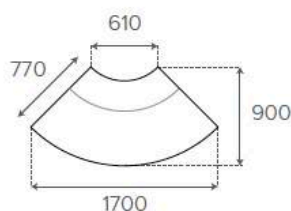

# Aura Light

Aura Light and Stool  
Modular Side View

Aura Light 1 Seater

Aura Light 2 Seater

Aura Light 3 Seater

Aura Light Stool

Aura Light Concave 90°

Aura Light Convex 90°

Aura Light Concave 30°

Aura Light Convex 30°

2x Aura Light Concave 90° Segments

4x Aura Light Convex 90° Segments

12x Aura Light Concave 30° Segments

6x Aura Light 1 Seater  
3x Aura Light Concave 30° Segments