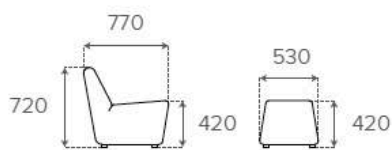

plus workspace

Scale 1:10

# Aura Light

Aura Light and Stool  
Modular Side View

Aura Light 1 Seater

Aura Light 2 Seater

Aura Light 3 Seater

Aura Light Stool

Aura Light Concave 90°

Aura Light Convex 90°