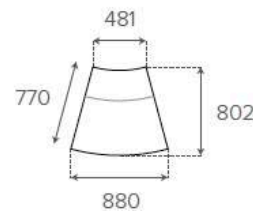

# Aura Light

Aura Light and Stool  
Modular Side View

Aura Light 1 Seater

Aura Light 2 Seater

Aura Light 3 Seater

Aura Light Stool

Aura Light Concave 90°

Aura Light Convex 90°

Aura Light Concave 30°

Aura Light Convex 30°

2x Aura Light Concave 90° Segments

4x Aura Light Convex 90° Segments

12x Aura Light Concave 30° Segments

6x Aura Light 1 Seater  
3x Aura Light Concave 30° Segments