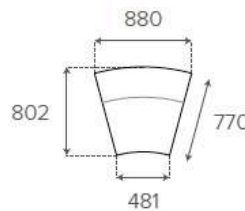

# Aura Light

Aura Light and Stool  
Modular Side View

Aura Light 1 Seater

Aura Light 2 Seater

Aura Light 3 Seater

Aura Light Stool

Aura Light Concave 90°

Aura Light Convex 90°

Aura Light Concave 30°

Aura Light Convex 30°

2x Aura Light Concave 90° Segments

4x Aura Light Convex 90° Segments

12x Aura Light Concave 30° Segments

6x Aura Light 1 Seater  
3x Aura Light Concave 30° Segments