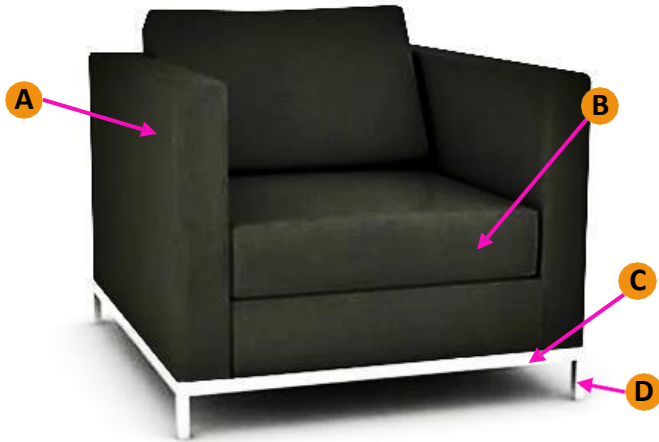

plus workspace

Frank

Application
Reception
Break out
Public seating

A – Heavy duty internal frame

B - Commercial grade foam cushions

C - Protective steel rail

D - Polished Chrome base frame

Single

Dimensions: 85cm W x 88cm D
 Arm Height: 60cm (overall)
 Back: 61cm W x 38cm H
 Seat Height: 40cm H

Small Ottoman

Dimensions: 60cm W x 60cm D
 Seat: 60cm W x 60cm H
 Seat Height: 45cm H

Double

Dimensions: 148cm W x 88cm D
 Arm Height: 60cm (overall)
 Back: 61cm W x 38cm H
 Seat: 61cm W x 53cm H
 Seat Height: 40cm H

Medium Ottoman

Dimensions: 140cm W x 60cm D
 Seat: 140cm W x 60cm H
 Seat Height: 45cm H

Triple

Dimensions: 204cm W x 88cm D
 Arm Height: 60cm (overall) Back:
 61cm W x 38cm H
 Seat: 61cm W x 53cm H
 Seat Height: 40cm H

Large Ottoman

Dimensions: 210cm W x 60cm D
 Seat: 210cm W x 60cm H
 Seat Height: 45cm H

low table

Sizes:
 50cm W x 50cm D x 41cm H
 60cm W x 60cm D x 41cm H
 90cm W x 60cm D x 41cm H
 120cm W x 60cm D x 41cm H