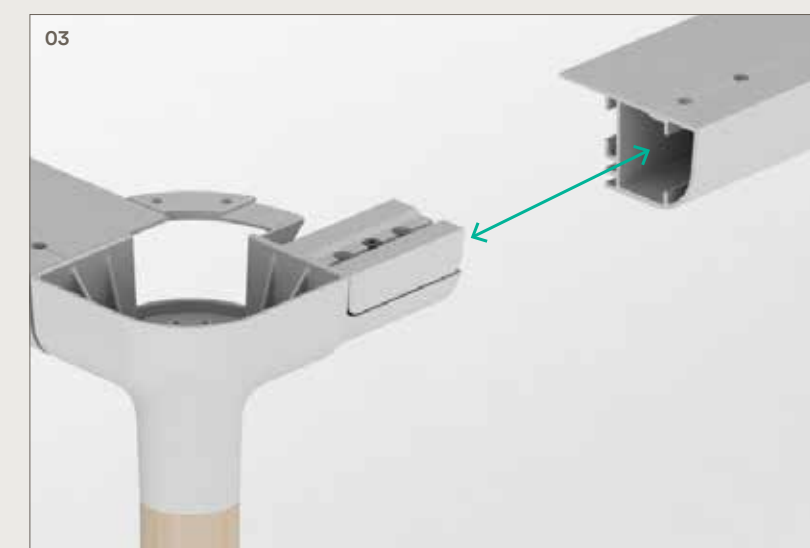

Standing Height

Table

With ingenious cable reticulation concealed within solid timber legs, and the option to supply power via our Seamless Power Modules, there's more to Diva 1.1 than meets the eye.

Commanding attention yet yielding to workplace practicalities, Diva 1.1 still blends style and substance with ease, offering a range of finishes and configurations to suit any office space.

01 Simplified foot profile

02 Diva 1.1 allows for power and data cables to be run through the legs, to a centrally located Seamless powerbox

03 The die cast Leg to Rail Connectors feature our patented rail connector design which eliminates exposed screws

Meeting Table

01 Diva 1.1 is available at three heights and is able to span up to 4000mm in length with just 4 legs.

Diva 1.1

Exceptionally stylish; reassuringly practical.

Introducing Diva 1.1 – the younger sister of the beloved Diva. Showcasing the same striking wooden exterior, and featuring a cleaner, more streamlined design, Diva 1.1 offers a more cost-effective and flexible solution for the modern workplace.